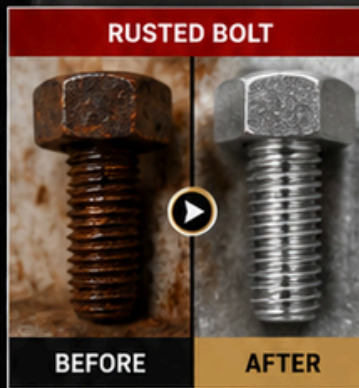

# P9 RUST REMOVER

FAST ACTING | DEEP PENETRATION | SURFACE SAFE

DISSOLVES RUST. RESTORES SHINE.

**FAST ACTING FORMULA**

Removes rust within minutes

**MULTI-ACID TECHNOLOGY**

Targets rust effectively

**DEEP PENETRATION**

Reaches stubborn deposits easily

**CONTROLLED ACTION**

Contains corrosion inhibitors

**PROFESSIONAL STRENGTH**

Suitable for industrial & institutional use

IDEAL FOR

BATHROOM  
FITTINGS

TOOLS &  
HARDWARE