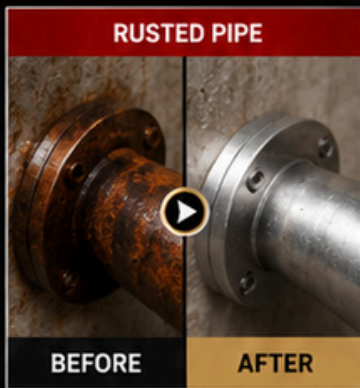

Reaches stubborn deposits easily

**CONTROLLED ACTION**

Contains corrosion inhibitors

**PROFESSIONAL STRENGTH**

Suitable for industrial & institutional use

IDEAL FOR

BATHROOM  
FITTINGS

TOOLS &  
HARDWARE

# ABOUT PULFRESH P9

PROFESSIONAL RUST REMOVER

PULFRESH P9 IS A SPECIALIZED  
**RUST REMOVER** CREATED TO  
REMOVE RUST FROM  
**TAPS AND TILES**  
IN WASHROOMS.

ITS POWERFUL FORMULA  
**DISSOLVES RUST STAINS**  
QUICKLY, RESTORES THE  
ORIGINAL SHINE OF TAPS  
AND KEEPS TILES CLEAN,  
BRIGHT AND HYGIENIC.