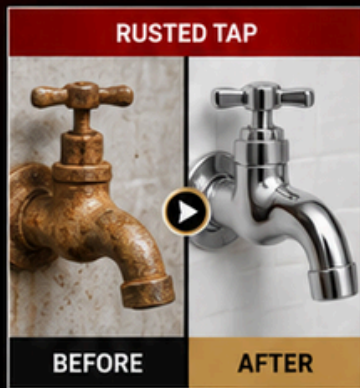

PULFRESH

PROFESSIONAL STRENGTH

P9 RUST REMOVER

FAST ACTING | DEEP PENETRATION | SURFACE SAFE

DISSOLVES RUST. RESTORES SHINE.

FAST ACTING FORMULA

Removes rust within minutes

MULTI-ACID TECHNOLOGY

Targets rust effectively

DEEP PENETRATION

Reaches stubborn deposits easily

CONTROLLED ACTION

Contains corrosion inhibitors

PROFESSIONAL STRENGTH

Suitable for industrial & institutional use

IDEAL FOR

BATHROOM
FITTINGS

TOOLS &
HARDWARE

MACHINERY &
EQUIPMENT

PIPES &
PIPELINES

GATES &
RAILINGS

MARINE
EQUIPMENT

INDUSTRIAL
MAINTENANCE

POWERFUL RUST REMOVAL. PROFESSIONAL RESULTS.